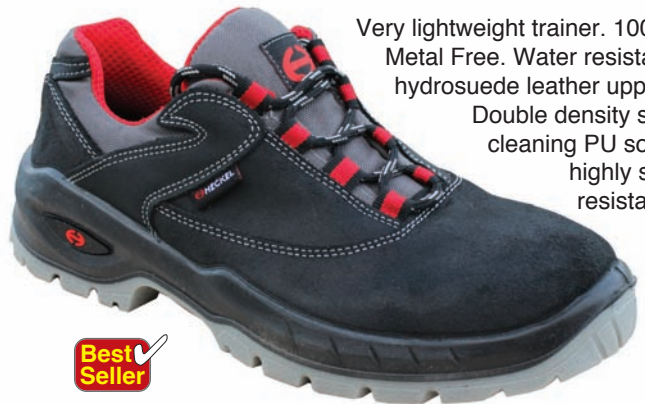

new

EN ISO 20345:2011 S3 SRC

Name Suxceed Boot S3
Code 6263800
Sizes 5-12 (38 - 47)
Colour Black/Grey/Red

Very lightweight. 100% Metal Free. Water resistant hydrosuede leather upper. Double density self cleaning PU sole, highly slip resistant.

Best Seller

EN ISO 20345:2011 S3 SRC

Name Suxceed Low S3
Code 6263800
Sizes 5-12 (38 - 47)
Colour Black/Grey/Red

Very lightweight trainer. 100% Metal Free. Water resistant hydrosuede leather upper. Double density self cleaning PU sole, highly slip resistant.