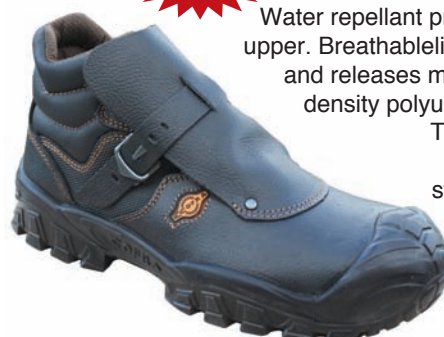

Water repellant printed leather
upper. Breathable lining absorbs
and releases moisture. Dual
density polyurethane sole.
Toecap - steel
Midsole -
stainless steel