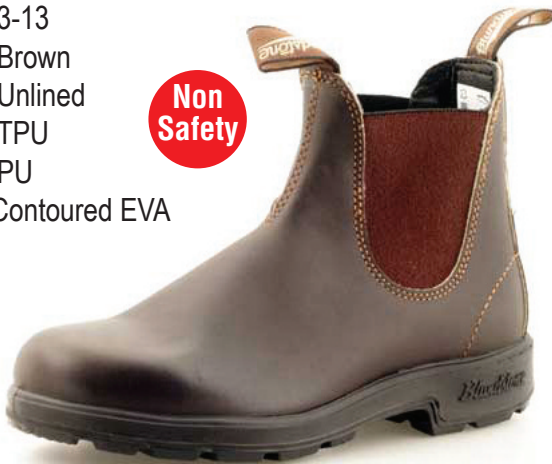

Leather upper.
Safety toe.
Sole: PU/PU.
Great looking
Safety Shoe with
silver flashes

new

Footwear

Name **Stout Brown (Chisel Toe)**
 Code **062**
 Sizes 3-12
 Colour Brown
 Lining: Unlined
 Outsole: TPU
 Midsole: PU
 Footbed: Contoured EVA

Non Safety

Name **Walnut (Round Toe)**
 Code **550**
 Sizes 4-13
 Colour Walnut Brown
 Lining: Leather & Synthetic combination
 Outsole: TPU
 Midsole: PU
 Footbed: Classic Contoured EVA & Poron XRD

Non Safety

Name **Stout Brown (Round Toe)**
 Code **500**
 Sizes 3-13
 Colour Brown
 Lining: Unlined
 Outsole: TPU
 Midsole: PU
 Footbed: Contoured EVA

Non Safety

Name **Rustic Brown (Round Toe)**
 Code **585**
 Sizes 4-13
 Colour Rustic Brown
 Lining: Thinsulate Synthetic combination
 Outsole: TPU
 Midsole: PU
 Footbed: Classic Contoured EVA & Sheep wool
 FEATURE: Waterproof Leather & elastic